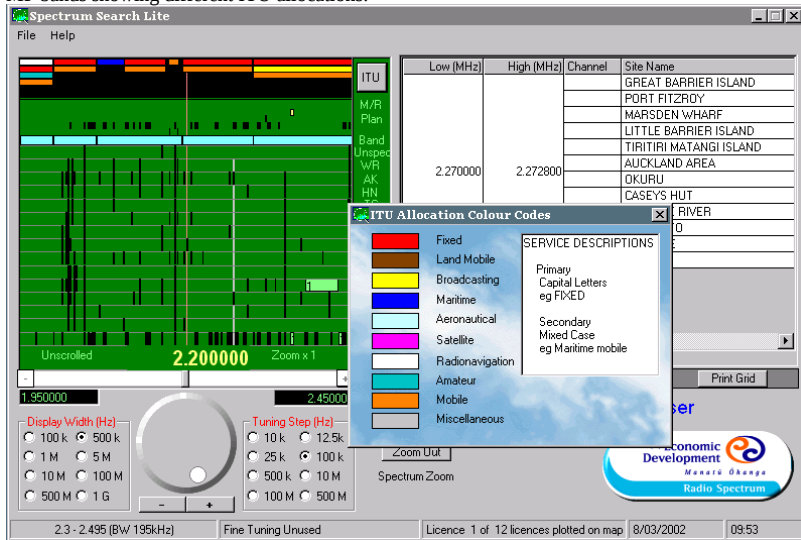

Additional interface elements include: 'Display Map', 'Print Grid', 'RSM Spectrum Analyser' logo, and status information at the bottom: '89.8125', 'Fine Tuning Unused', '16 Licences plotted on map', '7/03/2002', '21:34'.

Same frequency selection as previous but with map displayed:

This screenshot shows the same frequency selection (90.000000 MHz) but with a map of the Christchurch area displayed. The map shows the location of 'ARTHUR'S PASS'. The interface includes a 'Map Zoom' control and coordinates: NZMG Easting: 2398400, Northing: 5795200. The status bar at the bottom shows '16 Licences plotted on map' and the time '21:35'.

Shows end of UHF TV band and neighbouring Fixed band:

This screenshot shows the end of the UHF TV band and the neighbouring Fixed band. The frequency is set to 806.000000 MHz. The map shows the location of 'AWAKING'. The interface includes a 'Map Zoom' control and coordinates: NZMG Easting: 2663500, Northing: 6278100. The status bar at the bottom shows '3 Licences plotted on map' and the time '22:02'.

Part of 2 GHz band with a vertical "slice" selected and showing tabular data:

MF bands showing different ITU allocations:

Part of 2 GHz band with band plan details shown:

Opening Search Form when database is opened in Microsoft Access: