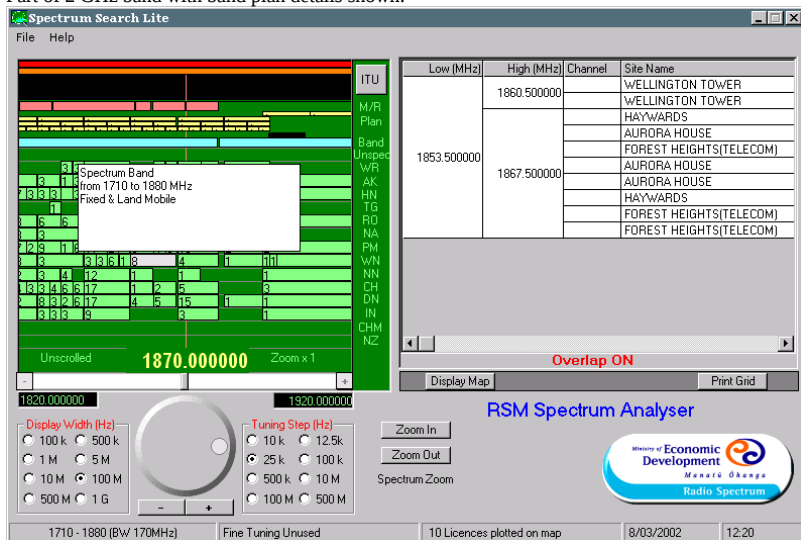

Additional interface elements include: 'Display Map', 'Print Grid', 'RSM Spectrum Analyser' logo, and status information at the bottom: '89.8125', 'Fine Tuning Unused', '16 Licences plotted on map', '7/03/2002', '21:34'.

Same frequency selection as previous but with map displayed:

This screenshot shows the same frequency selection (90.000000 MHz) but with a map of the Christchurch area displayed. The map shows the location of 'ARTHUR'S PASS'. The interface includes a 'Map Zoom' control and coordinates: NZMG Easting: 2398400, Northing: 5795200. The status bar at the bottom shows '16 Licences plotted on map' and the time '21:35'.

Shows end of UHF TV band and neighbouring Fixed band:

This screenshot shows the end of the UHF TV band and the neighbouring Fixed band. The frequency is set to 806.000000 MHz. The map shows the location of 'AWAKING'. The interface includes a 'Map Zoom' control and coordinates: NZMG Easting: 2663500, Northing: 6278100. The status bar at the bottom shows '3 Licences plotted on map' and the time '22:02'.

Part of 2 GHz band with a vertical "slice" selected and showing tabular data:

MF bands showing different ITU allocations:

Part of 2 GHz band with band plan details shown:

Opening Search Form when database is opened in Microsoft Access: