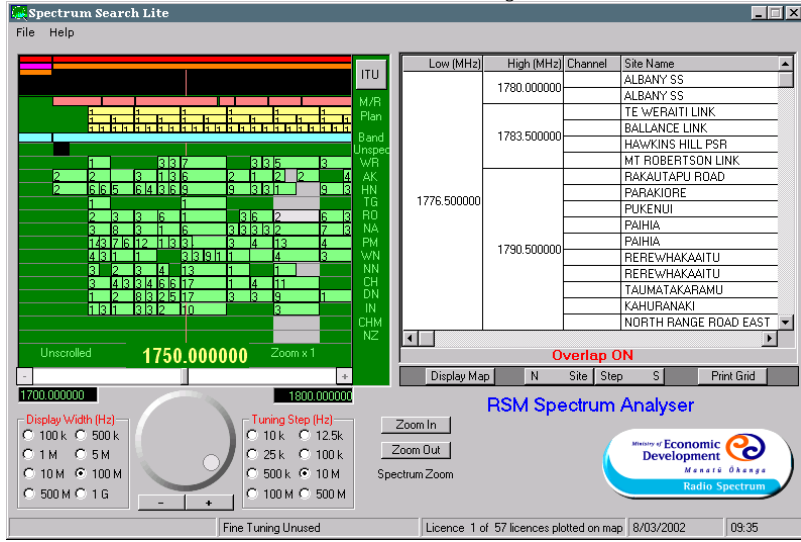

Part of 2 GHz band with a vertical "slice" selected and showing tabular data: