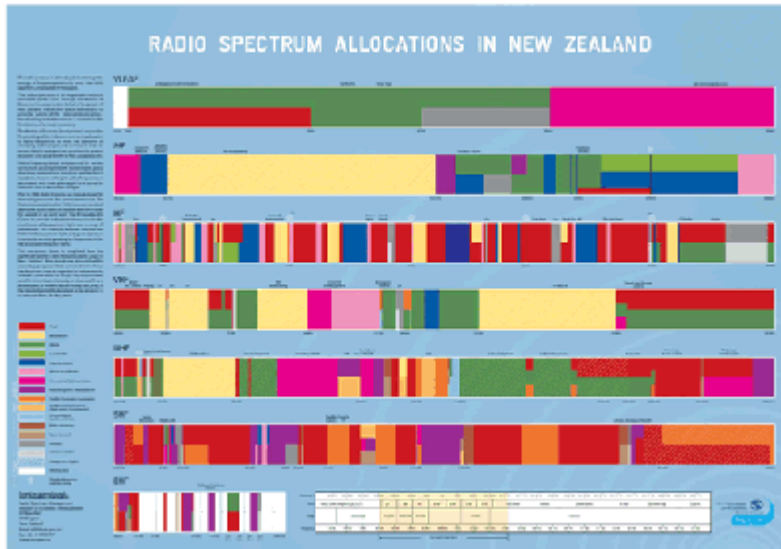

## Find spectrum allocations in New Zealand?

### Spectrum Allocation In New Zealand

Efficient use of the radio spectrum resource to provide safety of life, telecommunications, broadcasting and other services is essential to the functioning of New Zealand economy. The current spectrum allocation in New Zealand is in line with Government policy and directives as well as international and technical standards.

The chart below illustrates in a simplified form the significant primary radio frequency band usage in New Zealand:

Full size image and Printable version of ["Radio Spectrum Allocations in New Zealand" \[270 kB PDF\]](#) ([instructions for obtaining the Adobe Acrobat viewer](#))

The online [Register of Radio Frequencies](#) can be searched to find more detailed information about particular usage within a location or a frequency range.